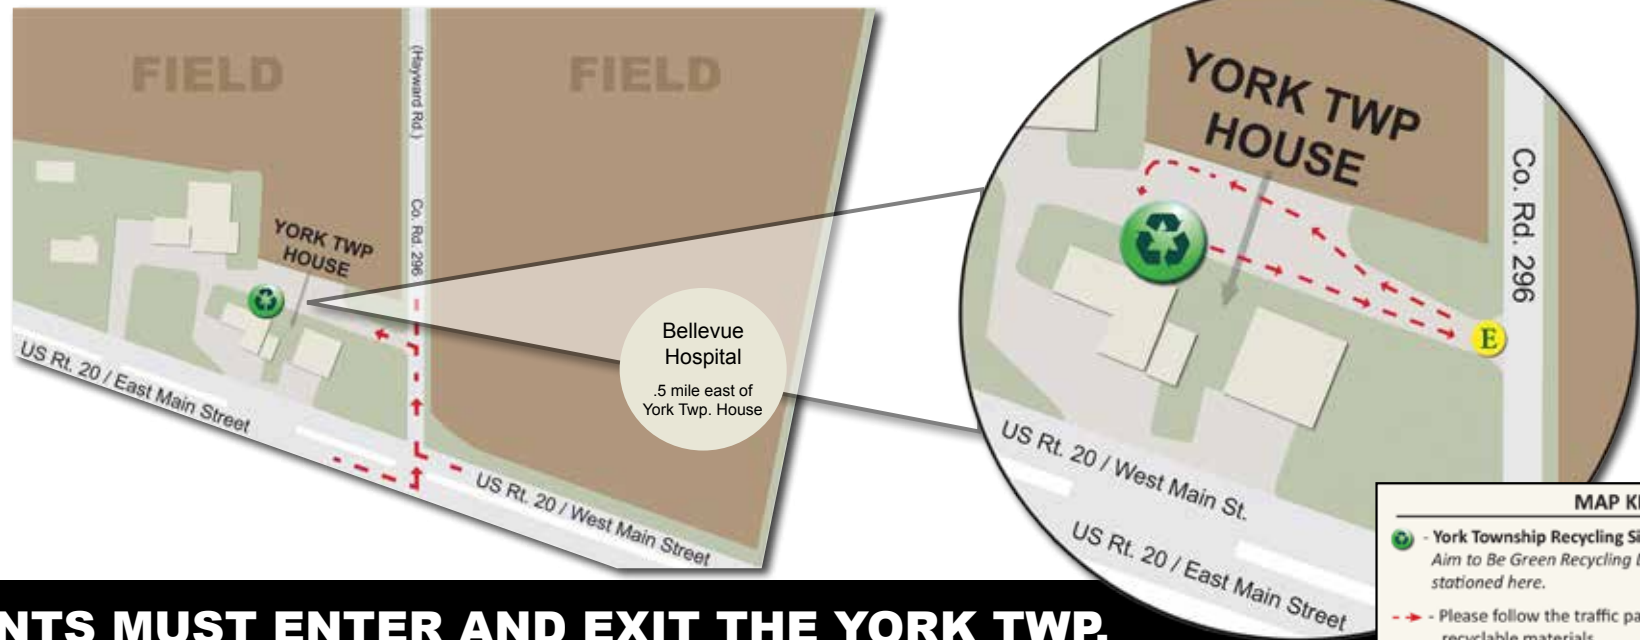

ATTENTION:

York Township Residents

SITE IS MOVING

TO YORK TWP. HOUSE ON MAY 10th

NEW SITE MAP

**RESIDENTS MUST ENTER AND EXIT THE YORK TWP.
RECYCLING SITE FROM CO. RD. 296**

MAP KEY	
	York Township Recycling Site. Aim to Be Green Recycling Drop-off containers will be stationed here.
	Please follow the traffic pattern when dropping off recyclable materials.
	Residents must ENTER and EXIT the York Township recycling site from Co. Rd. 296.